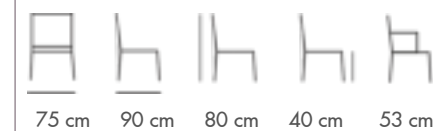

TYLER COLLECTION

NC-7127-B - JUT Tyler Armchair
open back, with buttons

FABRIC USAGE: 2.7 M @ 1.40 M

NC-7127-B
Tyler Armchair with buttons

FABRIC USAGE: 3 M @ 1.40 M

NC-7127 -NB
Tyler Armchair

FABRIC USAGE: 3 M @ 1.40 M