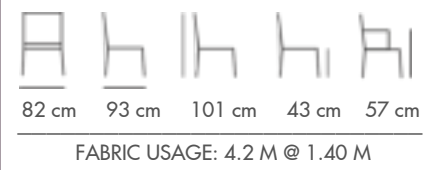

• small cushions sold separately

NC-799
Comfort Sofa Bed
Mattress sizes: 135 x 180 x 7 cm

206 cm 86 cm 97 cm 50 cm 74 cm
FABRIC USAGE: 11.4 M @ 1.40 M

• small cushions sold separately

FRANCIS COLLECTION

NC-733
Francis Armchair
(loose seat cushion)