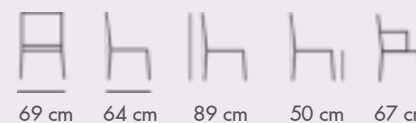

FABRIC USAGE: 3.3 M @ 1.40 M