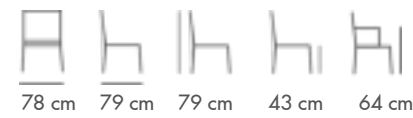

NC-7223 Layla Armchair

FABRIC USAGE: 4.2 M @ 1.40 M

NC-736
Vincent Sofa

FABRIC USAGE: 6.5 M @ 1.40 M

NEW

NC-7683 Oscar Club Chair

FABRIC USAGE: 3.6 M @ 1.40 M

NEW