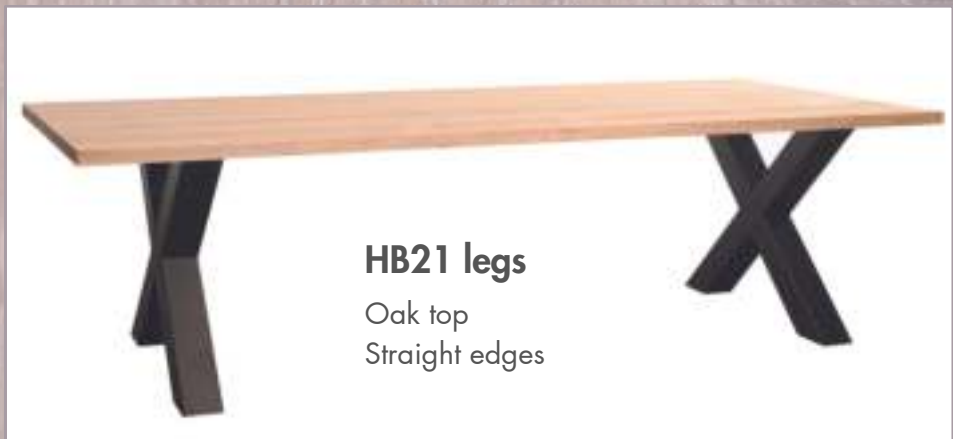

TABLES WITH METAL LEGS

HB32 central leg
Oak top
Live edges

Oak top
Live edges

HB01 legs
Oak top
Live edges

HB21 legs
Oak top
Straight edges

Beech legs (P9)
Straight edges

HB33 central leg
Oak round top

METAL LEGS - TYPES

HB01
leg size in section
10 x 10 cm
Suitable only for 100 cm
deep table tops

HB03
leg size in section
4 x 10 cm

HB11
leg size in section
10 x 10 cm

HB12
leg size in section
4 x 10 cm

HB35
leg size in section
4 x 10 cm
(W90 D90 H72 cm)