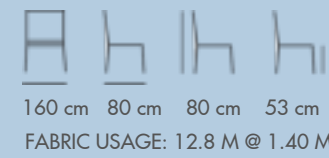

NC-7302
Urban Chic Sofa, Two Seater