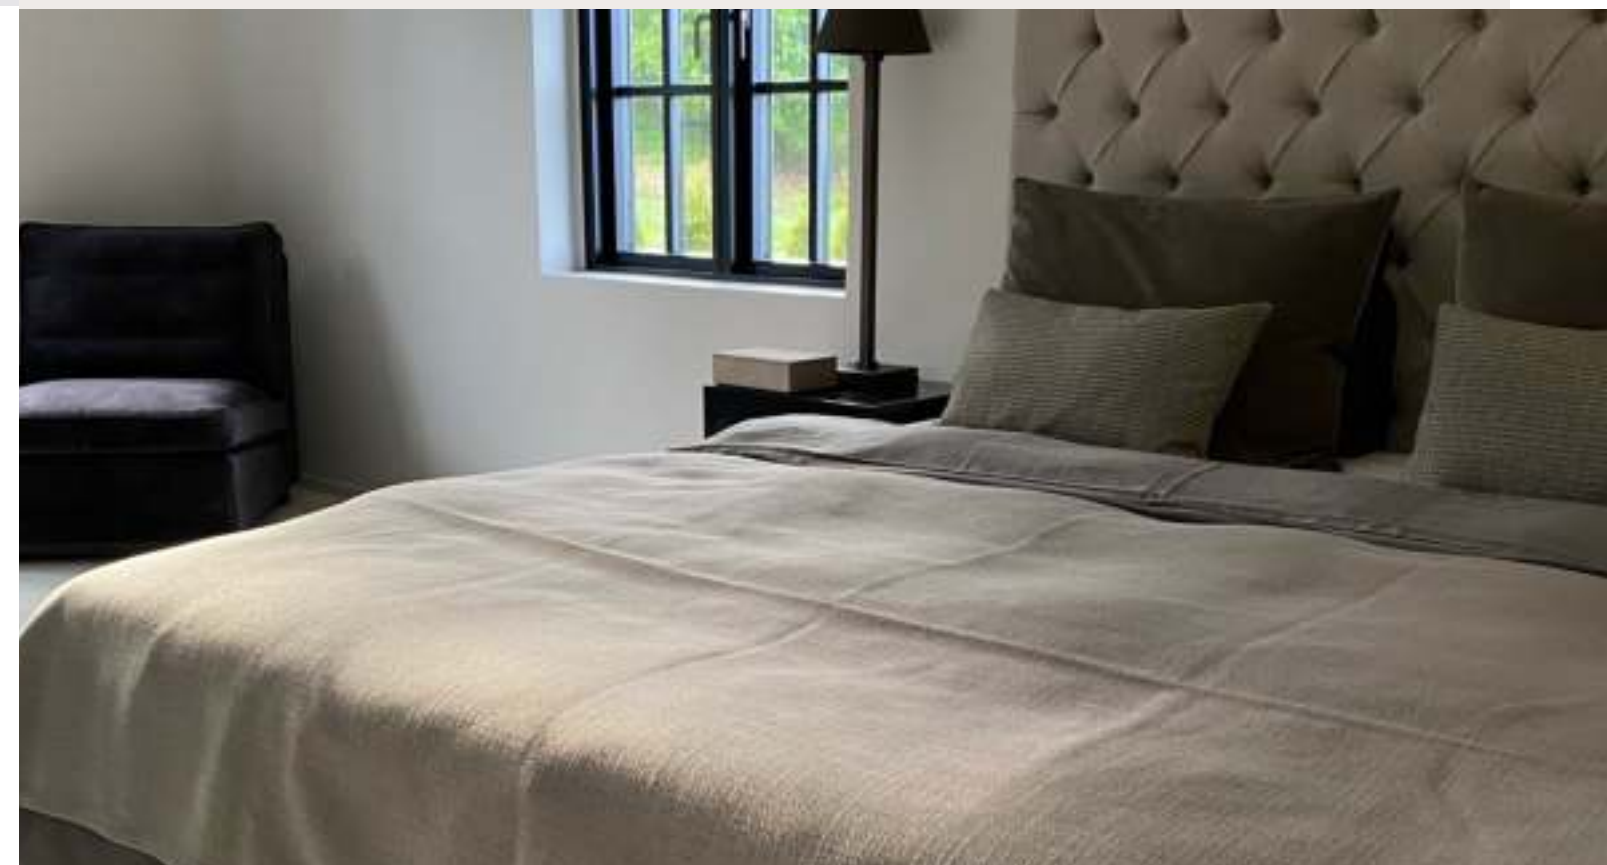

Beds with fixed cover
Frame height 35 cm / 3 cm high support legs

HOW TO ORDER: Bed with fixed cover and high legs

Bed type	Mattress width	Headboard model	Buttons	Headboard height	Fabric	Leg finish
BR	180	HD4	FD-B	H160	TJ075	U05

Beds with fixed cover
Frame height 26 cm / 16 cm high legs

BR (mattress size) - HD 1

BR (mattress size) - HD 4

BR (mattress size) - HD 5

BM (mattress size) - HD 1

BM (mattress size) - HD 4

BM (mattress size) - HD 5