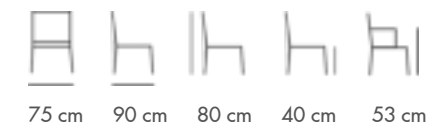

TYLER COLLECTION

NC-7127-B - JUT Tyler Armchair
open back, with buttons

FABRIC USAGE: 2.7 M @ 1.40 M

NC-7127-B
Tyler Armchair with buttons

FABRIC USAGE: 3 M @ 1.40 M

NC-7127 -NB
Tyler Armchair

FABRIC USAGE: 3 M @ 1.40 M