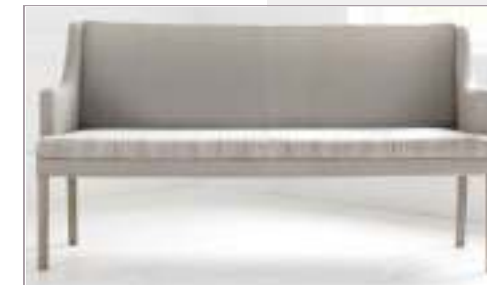

ALEXIS BENCHES SIZES

Plain back- NB

Shallow Buttons
back fully buttoned - B

NB1-A2-80 / NB1-A2-100 / NB1-A2-120

NB1-A2-140

NB1-A2-160 **Two extra support legs*

NB1-A2-180 **Two extra support legs*

NB1-A2-210 **Two extra support legs*