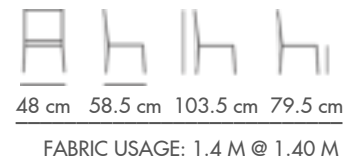

AF-24706 Barstool Jocelyn

AF-24709 Barstool Jody

AF-24730 Isle Armchair

NEW

NC-7847 Kendric Dining Chair

60 cm 51 cm 84 cm 48 cm

FABRIC USAGE: 2.1 M @ 1.40 M

NEW