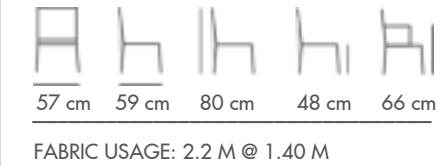

AF-24707
Armchair Jody