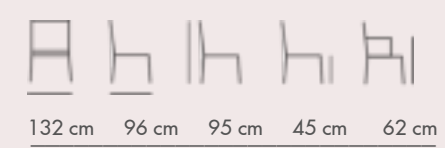

FABRIC USAGE: 4 M @ 1.40 M

FABRIC USAGE: 4.2 M @ 1.40 M

NC-7777
(beech frame)
Maya Loveseat

FABRIC USAGE: 4.7 M @ 1.40 M

FABRIC USAGE: 5.1 M @ 1.40 M

FABRIC USAGE: 9 M @ 1.40 M

FABRIC USAGE: 4.7 M @ 1.40 M

NC-7142
Maya Wingback Loveseat

FABRIC USAGE: 5.1 M @ 1.40 M