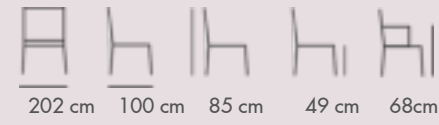

NC-ERIN-2SEAT

Erin 2 Seater Sofa