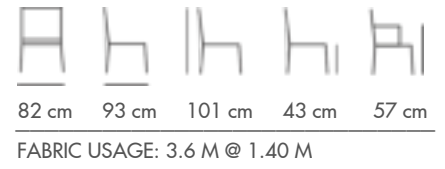

FRANCIS COLLECTION

Front leg options

turned	tapered	castor silver	castor gold	castor antiques bras
code - T	code - D	code - S	code - G	code - AB

NC-714
Francis Sofa, Three Seater

190 cm 93 cm 101 cm 43 cm 57 cm

FABRIC USAGE: 10.8 M @ 1.40 M