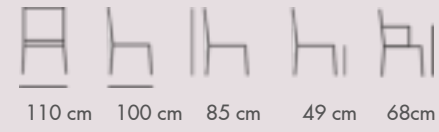

NC-ERIN-1SEAT

Erin Armchair