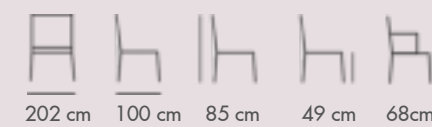

NC-LIAM-2SEAT

Liam 2 Seater Sofa

FABRIC USAGE: 13.5 M @ 1.40 M