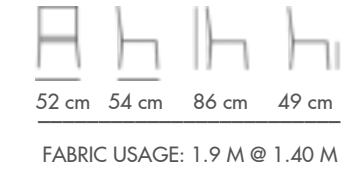

AF-24706 Barstool Jocelyn

AF-24709 Barstool Jody

AF-24730 Isle Armchair

NEW

NC-7847 Kendric Dining Chair

60 cm 51 cm 84 cm 48 cm

FABRIC USAGE: 2.1 M @ 1.40 M

NEW