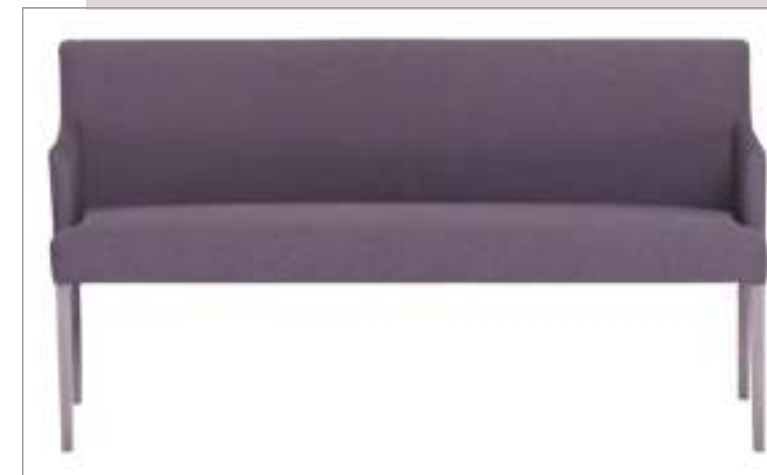

FABRIC USAGE: 2.1 M @ 1.40 M

Available bench lengths [cm] :
80 - 100 - 120 - 140 - 160* - 180* - 210*

*Two extra support legs

MORGAN COLLECTION NB2 Benches

NB2 - A0 - 140 - NB
Morgan Bench

FABRIC USAGE: 3.3 M @ 1.40 M