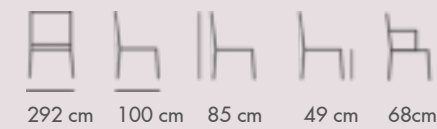

Liam Armchair

FABRIC USAGE: 7.8 M @ 1.40 M

NC-LIAM-2SEAT

Liam 2 Seater Sofa

FABRIC USAGE: 13.5 M @ 1.40 M

NC-LIAM-3SEAT

Liam 3 Seater Sofa

FABRIC USAGE: 19.5 M @ 1.40 M