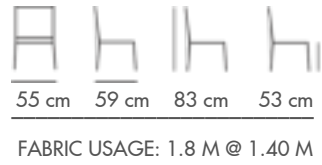

DINING CHAIRS

NC-7959
Dining Chair Meta