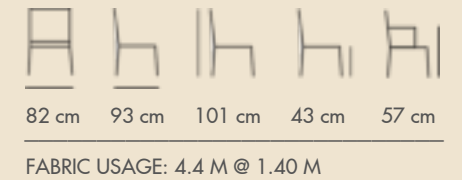

FRANCIS COLLECTION

Front leg options

turned	tapered	castor silver	castor gold	castor antiques bras
code - T	code - D	code - S	code - G	code - AB

NC-714
Francis Sofa, Three Seater

190 cm 93 cm 101 cm 43 cm 57 cm

FABRIC USAGE: 10.8 M @ 1.40 M